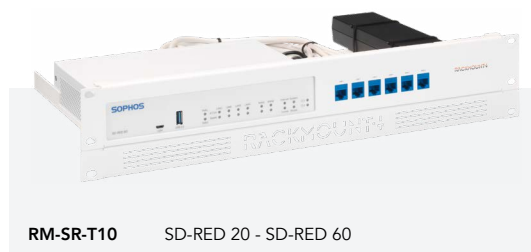

### STANDARD RACK MOUNT SOLUTION FOR DESKTOP FIREWALLS & SWITCHES

Rackmount.IT offers high-quality 19" rack mount kits that combine superior quality with affordability. Our kits feature convenient front connections, secure power supply, custom-designed airflow cut-outs, and a precise fit for your specific network appliance. Additionally, we excel in handling custom projects and warmly welcome inquiries for creating tailored rack mount kits for any appliance. Please note that a minimum order quantity is required to ensure cost efficiency.